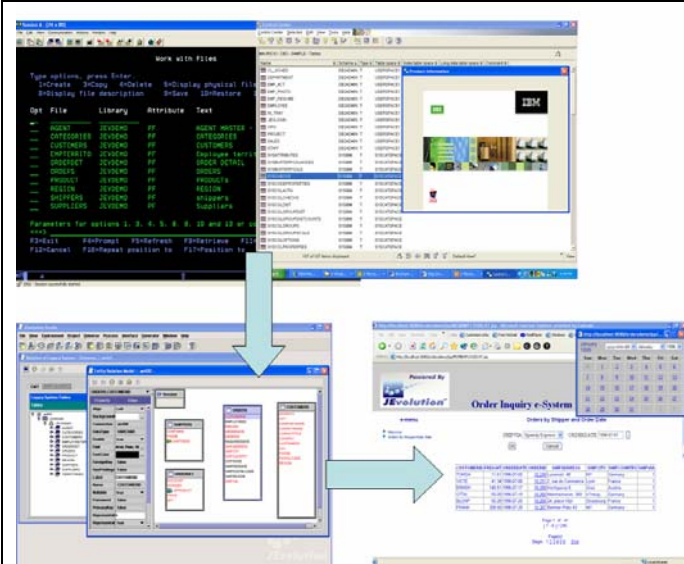

Enterprise Solution that
puts Corporate Data at
your Fingertips !!

Do-it Yourself Web Development

JEvolution™ is a revolutionary software development product that allows companies to quickly create web based applications to deliver corporate information to its users, customers, vendors, business partners and others.

No technical expertise needed to build web applications.

Armed with the **JEvolution™** wizard and an understanding of your data systems, web applications can be built in a matter of hours or days not months.

Predefined templates for:

- .Queries with and without user input selection parameters
- .Lookup tables and calendar selection for establishing parameters
- .Field level drill down(s) for automatic data retrieval
- .Input, Update and Delete, etc.